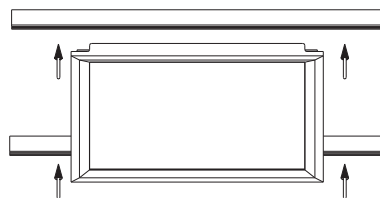

CE IP20

code LQL011-SL
casing aluminum / Anodized silver
lamping SMD 12W / Ra>80 / 1200LM
Beam Acrylic diffuser
2700K/3000K/4000K/6000K

installation check installation guide

installed on a
kitchen/bathroom
300x300 grille
ceiling by tighten
up the keel

surface
customizable

■ concrete grey paint
similar to RAL7037
■ white paint
similar to RAL9003