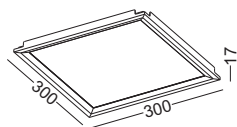

CE IP20

code LQL011-SL
casing aluminum / Anodized silver
lamping SMD 12W / Ra>80 / 1200LM
Beam Acrylic diffuser
2700K/3000K/4000K/6000K

installation check installation guide