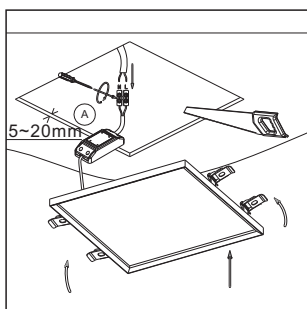

## LQL001 / LQL002 installation guide

---

- installed on a 600x600 grille ceiling
  1. switch off the main
  2. connect the power-supply to the main
  3. connect the led panel to the diver with connector
  4. put the panel to the ceiling from one side to the other