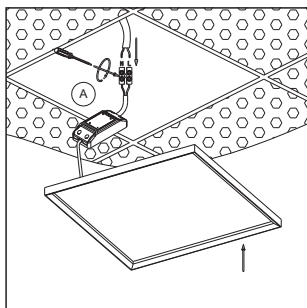

## LQL001 / LQL002 installation guide

---

- installed on a 600x600 grille ceiling
  1. switch off the main
  2. connect the power-supply to the main
  3. connect the led panel to the diver with connector
  4. put the panel to the ceiling from one side to the other