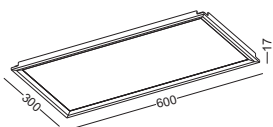

CE IP20

code LQL012-SL
casing aluminum / Anodized silver
lamping SMD 24W / Ra>80 / 2400LM
Beam Acrylic diffuser
2700K/3000K/4000K/6000K

installation check installation guide