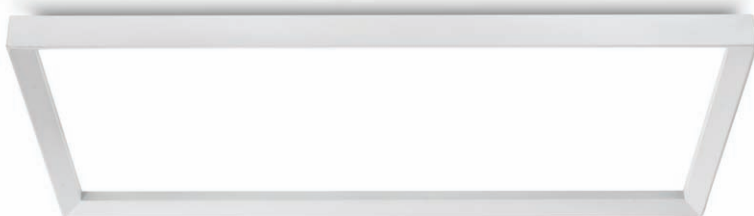

LED  
PANEL  
LIGHT

The LED panel light become a type of fasion recently,because of its slim lamp body,easy installation,low power consumption and low cost maintenance.

It's a trend that the LED panel will take the place of the fluoresent grille light for office lighting. And now we have seen this picutre and we have done something.

We design this series to make it unique to other LED panel from suppliers in the market. The difference is the solid looking shape of the extrusion,and 48W power.It gives as much as 3840lm soft and even light. Every pakage will be supplied with all components for three types of installation:hanging,recessed, laying.

 <p>           IP20     </p>	<p>         code LQL001-BK / LQL001-WT / LQL001-SL          casing aluminum / black / white / silver painting          lamping SMD 48W / Ra&gt;80 / 3840LM          Beam Acrylic diffuser          2700K/3000K/4000K/6000K          installation check installation guide       </p>	<p>         Hanging Installation/          Laying Down Installation/          Spring Clip Installation          Supplied With          All Installation          Accessories       </p>	<p>         surface          customizable   concrete grey paint          similar to RAL7037       </p>
---	--	---	---