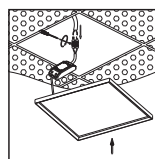

installed on a
kitchen/bathroom
300x300 grille
ceiling by tighten
up the keel

surface
customizable

■ concrete grey paint
similar to RAL7037
■ white paint
similar to RAL9003