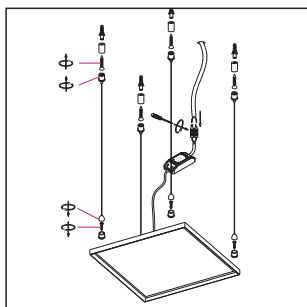

## LQL001 / LQL002 installation guide

---

- installed on a 600x600 grille ceiling
  1. switch off the main
  2. connect the power-supply to the main
  3. connect the led panel to the diver with connector
  4. put the panel to the ceiling from one side to the other

- installed on normal wooden ceiling
  1. cut a square hole on the ceiling  
580x580mm for LQL001 series  
580x280mm for LQL002 series
  2. switch off the main
  2. connect the power-supply to the main
  3. connect the led panel to the diver with connector
  4. reverse the spring and put the panel to the ceiling