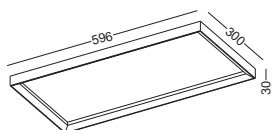

IP20

code LQL002-BK / LQL002-WT / LQL002-SL
casing aluminum / black / white / silver painting
lamping SMD 24W / Ra>80 / 1920LM
Beam Acrylic diffuser
2700K/3000K/4000K/6000K

installation check installation guide

Hanging Installation/
Laying Down Installation/
Spring Clip Installation
Supplied With
All Installation
Accessories

surface customizable

concrete grey paint
similar to RAL7037