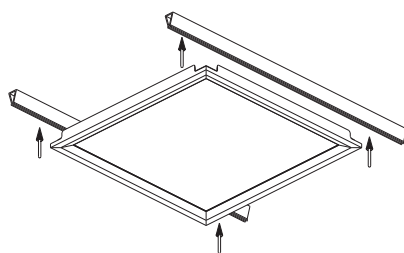

CE IP20

code LQL011-SL
casing aluminum / Anodized silver
lamping SMD 12W / Ra>80 / 1200LM
Beam Acrylic diffuser
2700K/3000K/4000K/6000K

installation check installation guide

installed on a
kitchen/bathroom
300x300 grille
ceiling by tighten
up the keel

surface
customizable

■ concrete grey paint
similar to RAL7037
■ white paint
similar to RAL9003

CE IP20

code LQL012-SL
casing aluminum / Anodized silver
lamping SMD 24W / Ra>80 / 2400LM
Beam Acrylic diffuser
2700K/3000K/4000K/6000K

installation check installation guide

installed on a
kitchen/bathroom
600x300 grille
ceiling by tighten
up the keel

surface
customizable

■ concrete grey paint
similar to RAL7037
■ white paint
similar to RAL9003