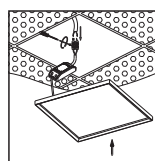

installed on a
kitchen/bathroom
600x300 grille
ceiling by tighten
up the keel

surface
customizable

■ concrete grey paint
similar to RAL7037
■ white paint
similar to RAL9003