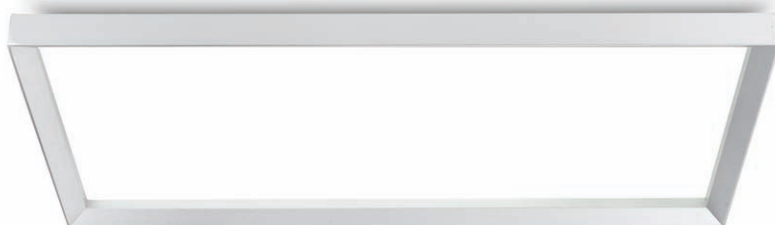

LED  
PANEL  
LIGHT

The LED panel light become a type of fasion recently,because of its slim lamp body,easy installation,low power consumption and low cost maintenance.

It's a trend that the LED panel will take the place of the fluoresent grille light for office lighting. And now we have seen this picutre and we have done something.

We design this series to make it unique to other LED panel from suppliers in the market. The difference is the solid looking shape of the extrusion,and 48W power.It gives as much as 3840lm soft and even light. Every pakage will be supplied with all components for three types of installation:hanging,recessed, laying.

 <p>           IP20     </p>	<p>         code LQL001-BK / LQL001-WT / LQL001-SL          casing aluminum / black / white / silver painting          lamping SMD 48W / Ra&gt;80 / 3840LM          Beam Acrylic diffuser          2700K/3000K/4000K/6000K          installation check installation guide       </p>	<p>         Hanging Installation/          Laying Down Installation/          Spring Clip Installation          Supplied With          All Installation          Accessories       </p>	<p>         surface          customizable   concrete grey paint          similar to RAL7037       </p>
---	--	---	---